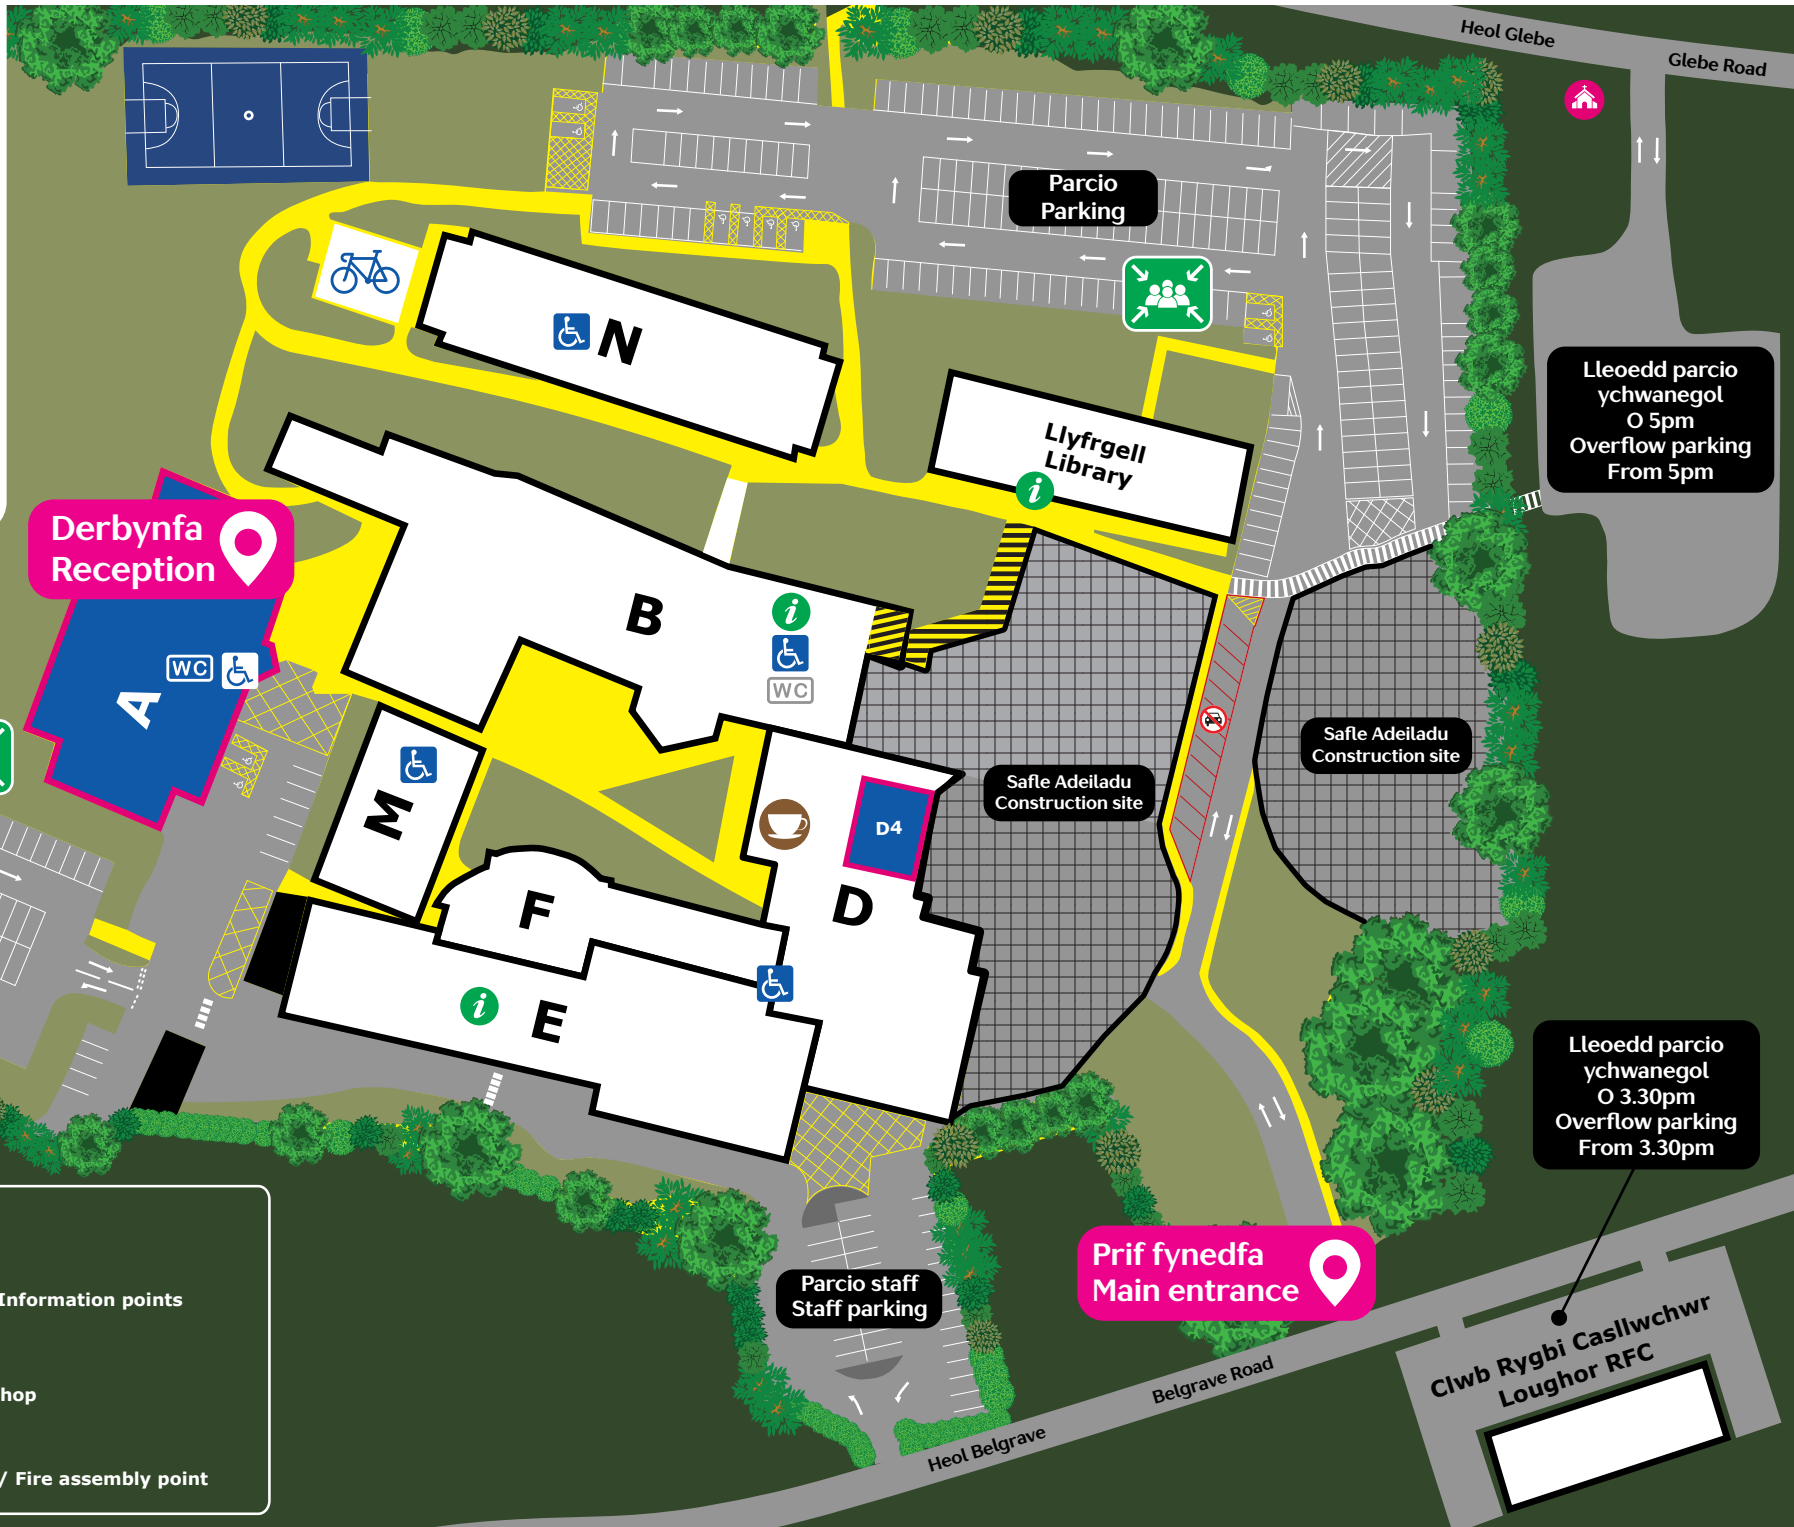

Coleg Gŵyr Abertawe
Gower College Swansea

Campws Gorseion
Heol Belgrave, SA4 6RD

Gorseion Campus
Belgrave Road, SA4 6RD

Derbynfa
Reception

Prif fynedfa
Main entrance

ALLWEDD/KEY:

- Grisiau / Steps
- Llwybr / Pathway
- Man gwybodaeth / Information points
- Liff / Lift
- Siop goffi / Coffee shop
- Toiletau / Toilets
- Man ymgynnull tân / Fire assembly point