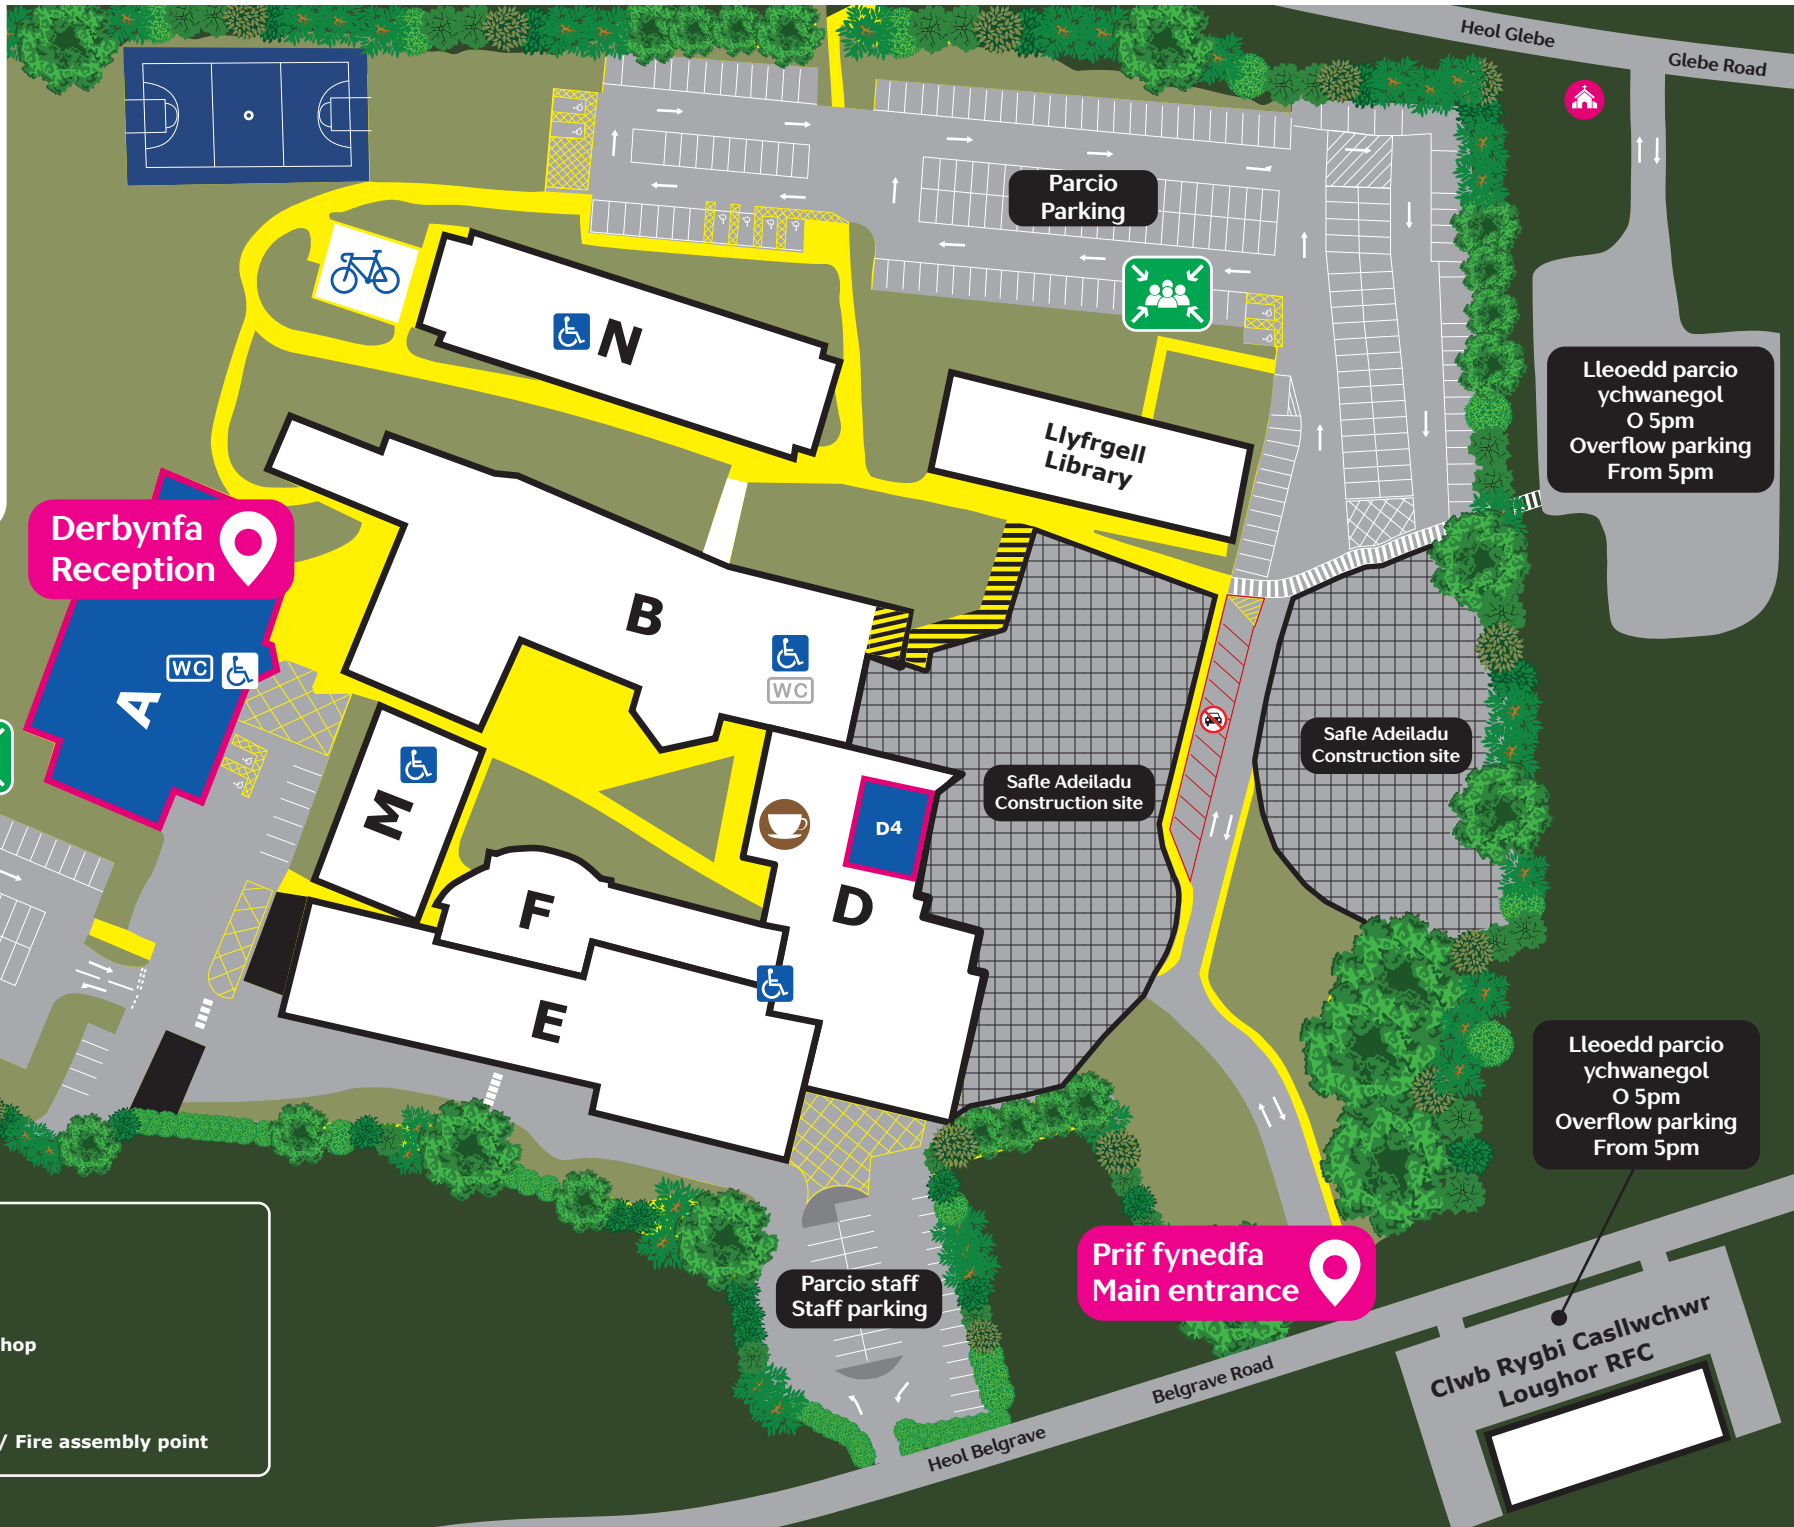

Coleg Gŵyr Abertawe
Gower College Swansea

Campws Gorseinon
Heol Belgrave, SA4 6RD

Gorseinon Campus
Belgrave Road, SA4 6RD

Derbynfa
Reception

Prif fynedfa
Main entrance

Lleoedd parcio
ychwanegol
O 5pm
Overflow parking
From 5pm

Lleoedd parcio
ychwanegol
O 5pm
Overflow parking
From 5pm

ALLWEDD/KEY:

- Grisiau / Steps
- Liff / Lift
- Siop goffi / Coffee shop
- Toileddau / Toilets
- Man ymgynnull tân / Fire assembly point

Clwb Rygbi Casllwchwr
Loughor RFC